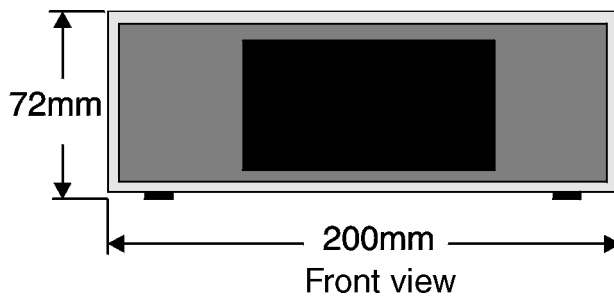

Panel Meter Accessory Portable Housing

Features:

- Rugged high impact plastic enclosure
- Portable
- AC model equipped with fused, switched socket
- DC model equipped with chassis mount socket and plug
- Basic enclosure can be customised to meet instrument requirements

Ideal for:

- Portable temperature monitor
- Portable load cell or weighing monitor
- Portable pressure meter
- Any other application requiring a portable meter

Order Codes:

- ENC-PM-AC Portable enclosure for panel meters with AC supply
ENC-PM-DC Portable enclosure for panel meters with DC supply