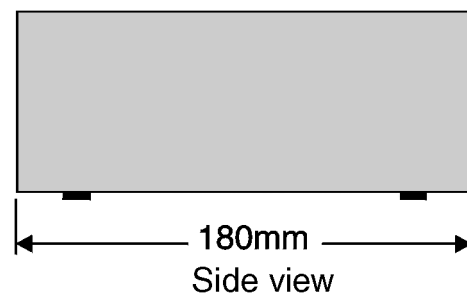

Order Codes:

1. ENC-PM-AC   Portable enclosure for panel meters with AC supply
   ENC-PM-DC   Portable enclosure for panel meters with DC supply

EMPMPORT-2.1-0

AMALGAMATED INSTRUMENT CO PTY LTD

ACN: 001 589 439

Unit 5, 28 Leighton Place Hornsby
NSW 2077 Australia

Telephone: +61 2 9476 2244
Facsimile: +61 2 9476 2902

e-mail: sales@aicpl.com.au
Internet: www.aicpl.com.au